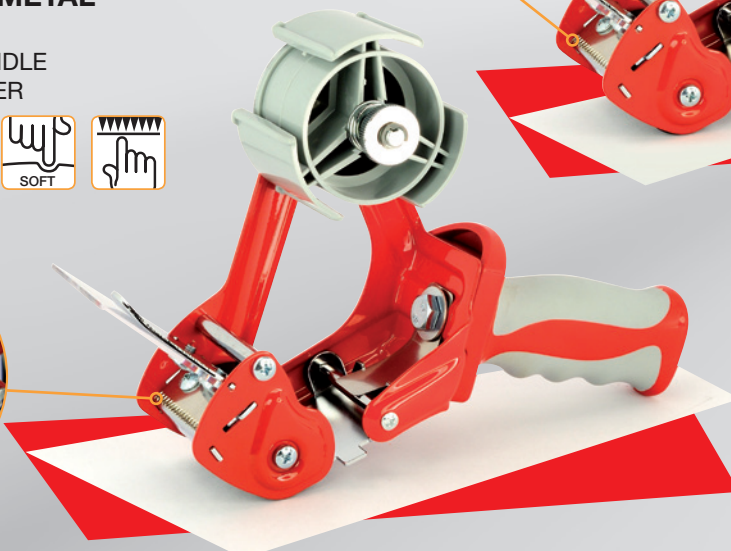

H14

SAFETY FULL METAL HEAVY DUTY

SOFT TOUCH HANDLE
132 m TAPE ROLLER

- A = 50 mm (2")
- B = 140 mm (5½")
- C = 76 mm (3")