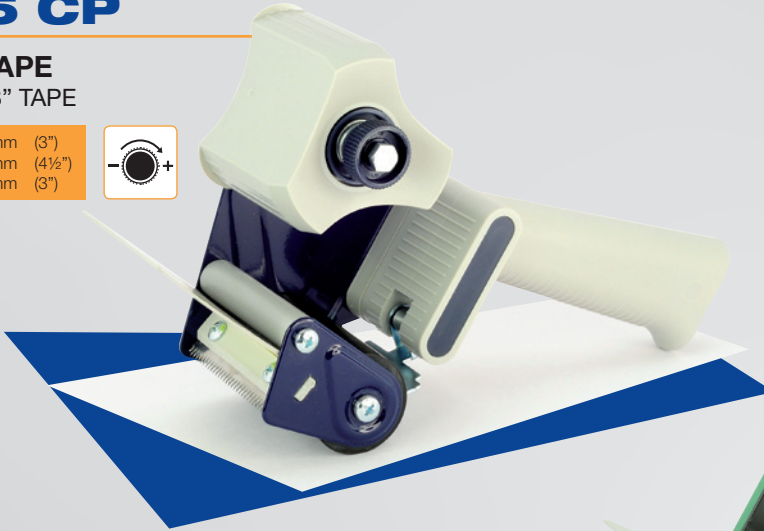

HAND DISPENSERS

SIAT

M. J. MAILLIS GROUP

H75 CP

WIDE TAPE

75 mm / 3" TAPE

- A = 75 mm (3")
- B = 120 mm (4½")
- C = 76 mm (3")