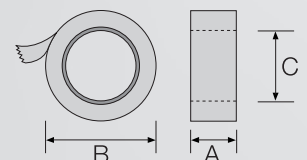

- A = 100 mm (3,5")
- B = 140 mm (5½")
- C = 76 mm (3")

H13

SAFETY FULL METAL HEAVY DUTY

132 m TAPE ROLLER

- A = 50 mm (2")
- B = 140 mm (5½")
- C = 76 mm (3")

H14

SAFETY FULL METAL HEAVY DUTY

SOFT TOUCH HANDLE
132 m TAPE ROLLER

- A = 50 mm (2")
- B = 140 mm (5½")
- C = 76 mm (3")

BAG SEALERS

SIAT

M. J. MAILLIS GROUP

E3

Plastic bag sealer

Sigillatore in plastica di sacchetti

A = 12 mm (1/2")
B = 120 mm (4 1/2")
C = 76 mm (3")

E7 / E7R

E7 Bag sealer

E7R Bag sealer with bag cutter

E7 Sigillatore di sacchetti

E7R Sigillatore di sacchetti con taglia sacchetto

A = 12 mm (1/2")
B = 120 mm (4 1/2")
C = 76 mm (3")

E7R inox

Stainless steel bag sealer with bag cutter