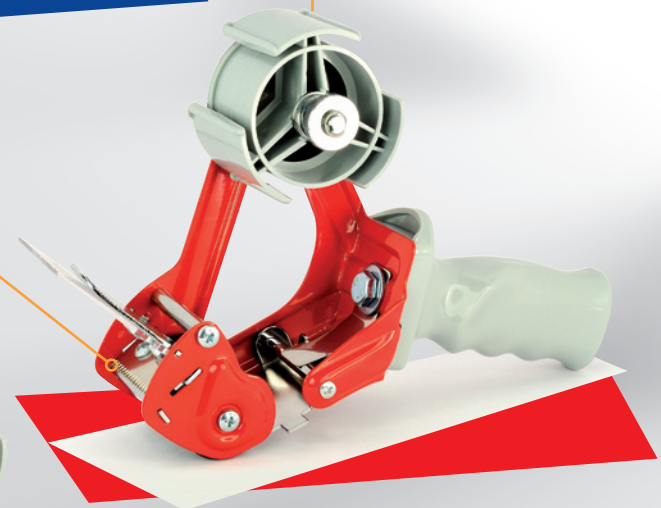

- A = 100 mm (3,5")
- B = 140 mm (5½")
- C = 76 mm (3")

H13

SAFETY FULL METAL HEAVY DUTY

132 m TAPE ROLLER

- A = 50 mm (2")
- B = 140 mm (5½")
- C = 76 mm (3")

H14

SAFETY FULL METAL HEAVY DUTY

SOFT TOUCH HANDLE
132 m TAPE ROLLER