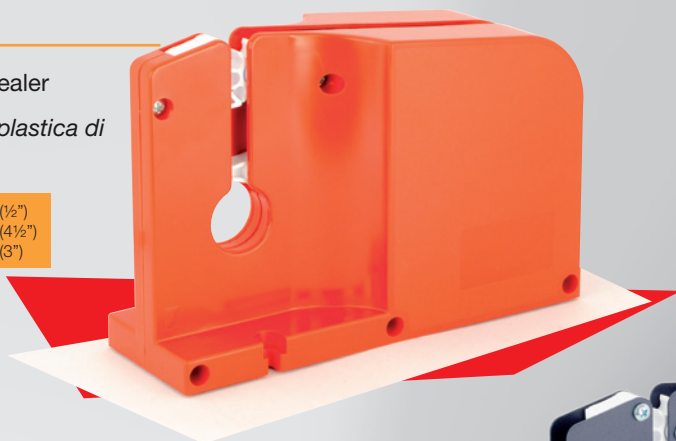

- A = 50 mm (2")
- B = 140 mm (5½")
- C = 76 mm (3")

BAG SEALERS

SIAT

M. J. MAILLIS GROUP

E3

Plastic bag sealer

Sigillatore in plastica di sacchetti

A = 12 mm (1/2")
B = 120 mm (4 1/2")
C = 76 mm (3")

E7 / E7R

E7 Bag sealer

E7R Bag sealer with bag cutter

E7 Sigillatore di sacchetti

E7R Sigillatore di sacchetti con taglia sacchetto

A = 12 mm (1/2")
B = 120 mm (4 1/2")
C = 76 mm (3")

E7R inox

Stainless steel bag sealer with bag cutter