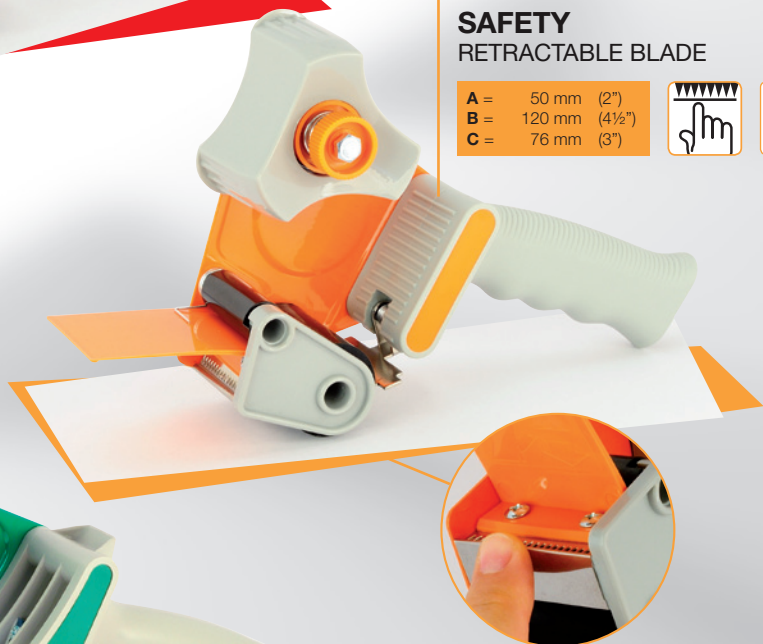

BASIC

PRE-TENSION TAPE BRAKE

- A = 50 mm (2")
- B = 120 mm (4½")
- C = 76 mm (3")

H3 S

SAFETY & COMFORT

RETRACTABLE BLADE
SOFT TOUCH HANDLE

- A = 50 mm (2")
- B = 120 mm (4½")
- C = 76 mm (3")

H11 CP

WORLD'S BEST SELLER

- A = 50 mm (2")
- B = 120 mm (4½")
- C = 76 mm (3")

H2 S

SAFETY

RETRACTABLE BLADE

- A = 50 mm (2")
- B = 120 mm (4½")
- C = 76 mm (3")

H66 CP

HEAVY DUTY