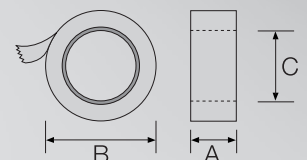

H66 CP

HEAVY DUTY

132 m TAPE ROLLER

- A = 50 mm (2")
- B = 140 mm (5½")
- C = 76 mm (3")